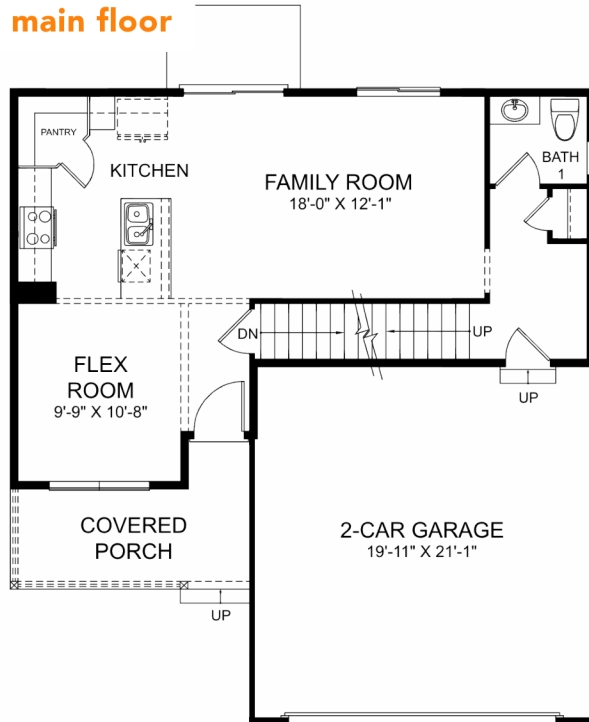

interested in this floorplan?
give us a call!

 **307.800.7223**

unique features:

- Oversized Laundry room doubles as flex area for crafts, etc.
- Bedrooms and laundry all on the second level for privacy
- Main floor Home Office/Flex Room
- Darling exterior with a classic appeal
- Mudroom off the garage

main floor

second floor

optional basement

discover more options with our interactive floorplans

customize this floorplan

the cartwright

3-4 2-3 2-3

1,534 SQFT - 2,227 SQFT