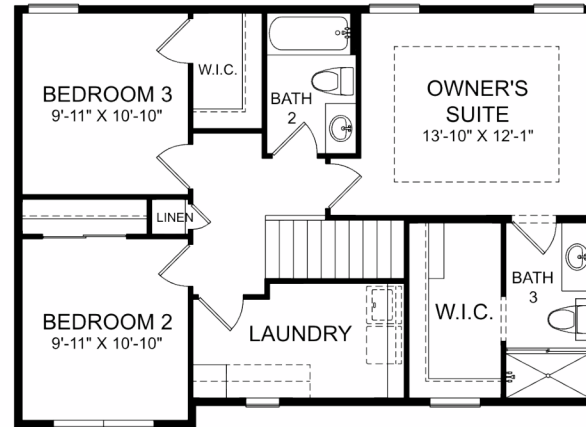

interested in this floorplan?
give us a call!

 **307.800.7223**

unique features:

- Oversized Laundry room doubles as flex area for crafts, etc.
- Bedrooms and laundry all on the second level for privacy
- Main floor Home Office/Flex Room
- Darling exterior with a classic appeal
- Mudroom off the garage

main floor

second floor

optional basement

discover more options with our interactive floorplans

customize this floorplan

the cartwright

3-4 2-3 2-3

1,534 SQFT - 2,227 SQFT