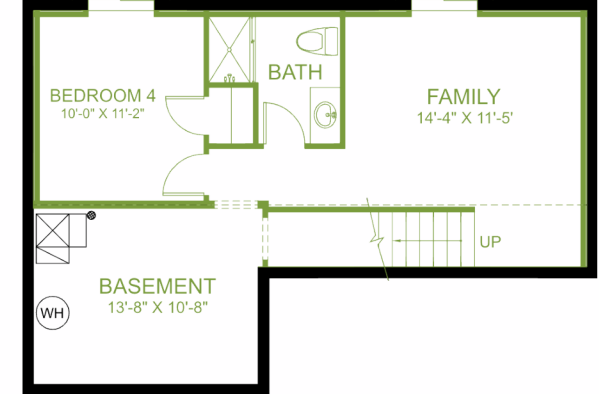

interested in this floorplan?
give us a call!

 **307.800.7223**

unique features:

- Oversized Laundry room doubles as flex area for crafts, etc.
- Bedrooms and laundry all on the second level for privacy
- Main floor Home Office/Flex Room
- Darling exterior with a classic appeal
- Mudroom off the garage

main floor

second floor

optional basement

discover more options with our interactive floorplans

customize this floorplan

the cartwright

3-4 2-3 2-3

1,534 SQFT - 2,227 SQFT